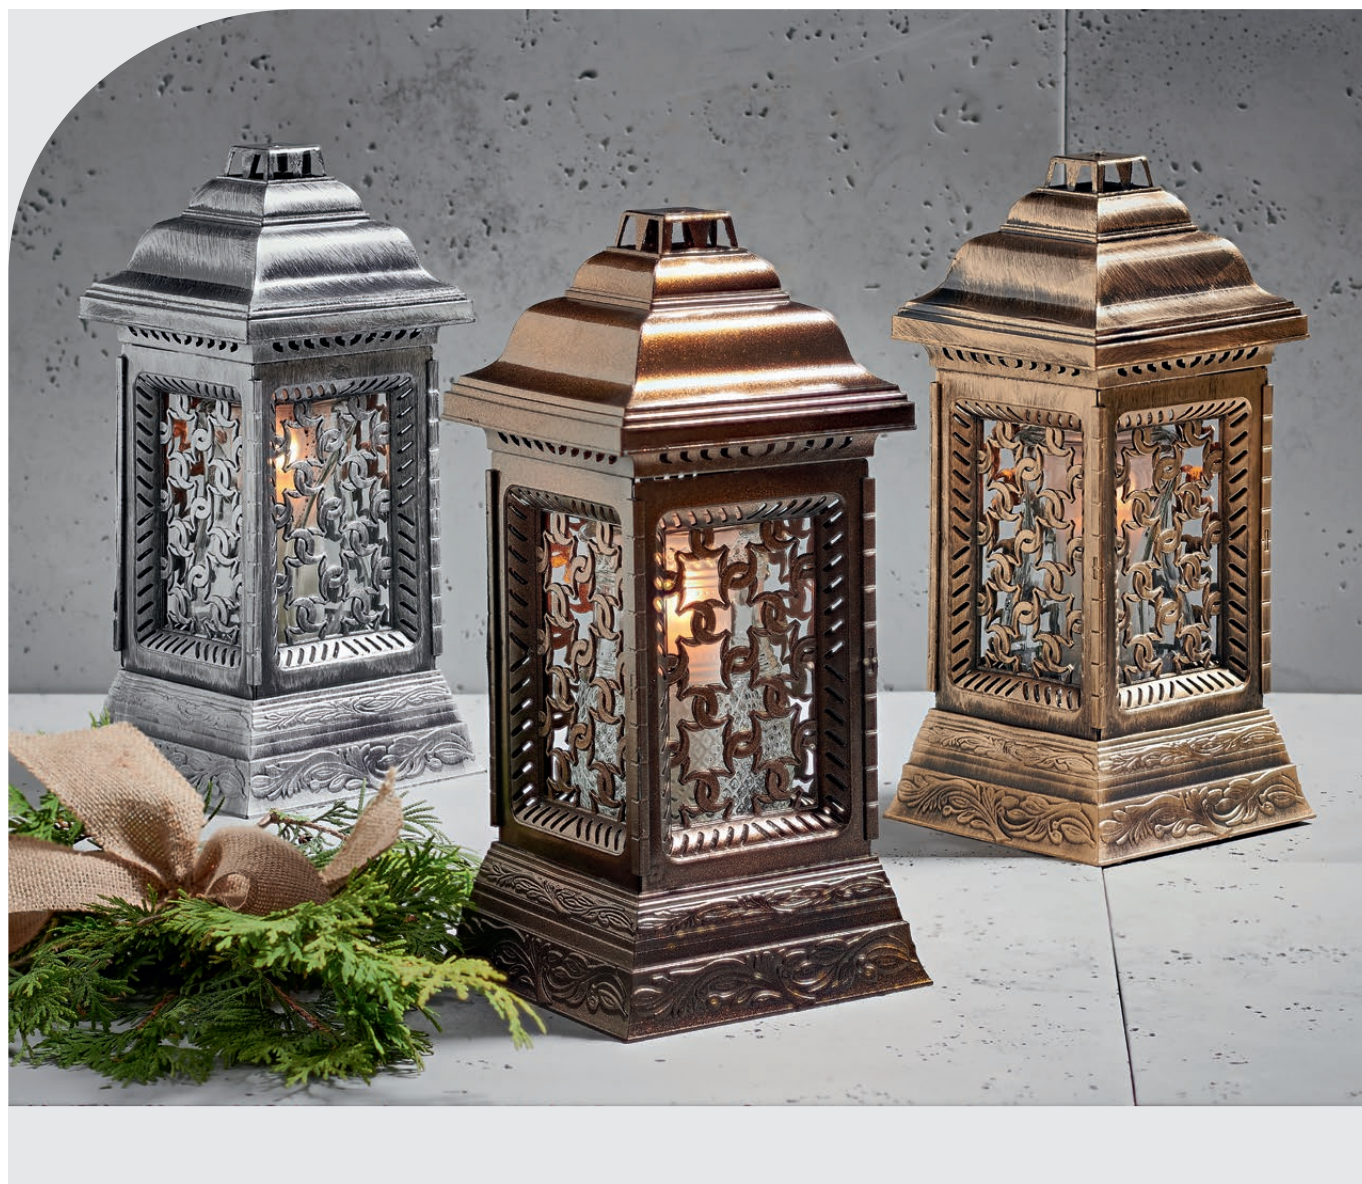

## Z-23

🕒 40h 📏 30cm

📦 7 📦 504

🌸 Maryja, róża

Z-50

🕒 22h 📏 24cm  
 📦 2 📦 162  
 🎮 ● ●  
 🌸 ---

Z-200

🕒 40h 📏 36cm  
 📦 2 📦 126  
 🎮 ● ●  
 🌸 ---